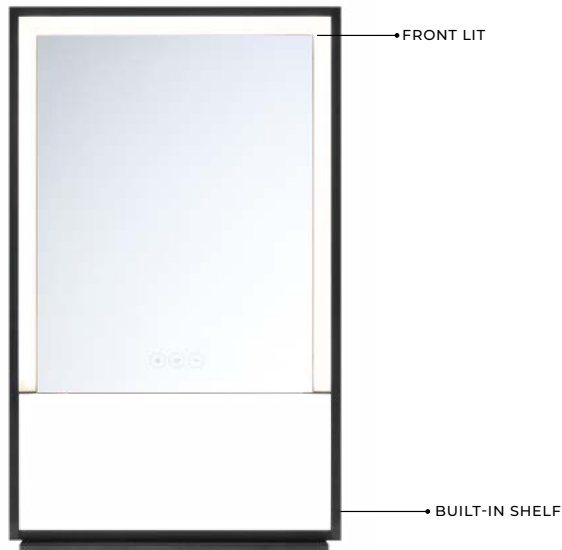

SAYORA

[SAY-OR-AH] BLACK

B ▶ 48114
32" Integrated LED Mirror

■ -011
BLACK