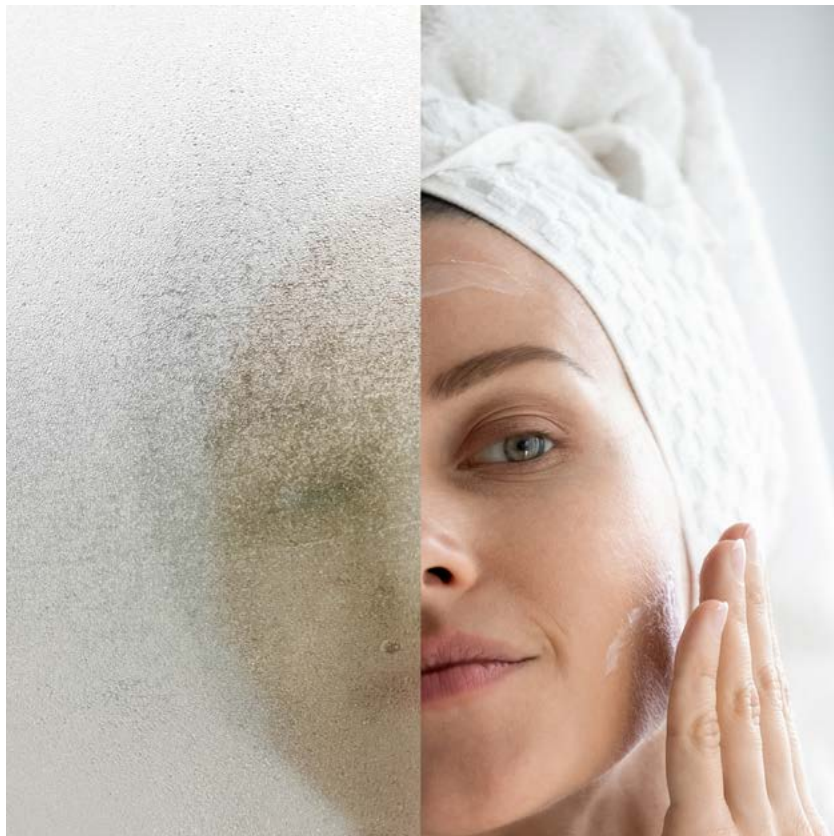

## ON/OFF DEFOGGER

Tap the defogger button to avoid condensation on mirror surface.

All mirrors are equipped with 1-hour automatic shut-off for added efficiency.