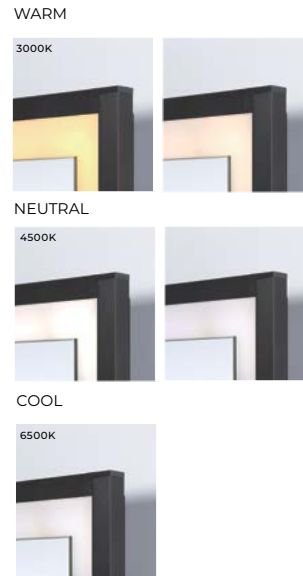

DIMENSIONS	LIGHTS	CRI	TEMPERATURES	DELIVERED LUMENS	SHADE	DIMMABLE
A	23.75"D x 1.75"EXT	23W INTEGRATED LED	90+	3000K/4500K/6500K	690	WHITE ACRYLIC	D
B	20"W x 32"H x 2"EXT	30W INTEGRATED LED	90+	3000K/4500K/6500K	900	WHITE ACRYLIC	D