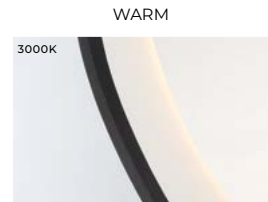

# SARA

[S-AR-AH]

SILVER | BLACK

**C ▶ 47562**  
36" Integrated LED Mirror

-011 SILVER   -028 BLACK

**D ▶ 47563**  
42" Integrated LED Mirror

-018 SILVER   -025 BLACK

	DIMENSIONS	LIGHTS	CRI	TEMPERATURES	DELIVERED LUMENS	SHADE	DIMMABLE
A	21.75"W x 31.5"H x 2"EXT	25W INTEGRATED LED	90+	3000K/4500K/6500K	975	CRYSTAL GLASS	<b>D</b>
B	23.5"W x 31.5"H x 2"EXT	31W INTEGRATED LED	90+	3000K/4500K/6500K	1205	CRYSTAL GLASS	<b>D</b>
C	24"D x 36"H x 2"EXT	32W INTEGRATED LED	90+	3000K/4500K/6500K	1120	FROSTED GLASS	<b>D</b>
D	24"D x 42"H x 2"EXT	36W INTEGRATED LED	90+	3000K/4500K/6500K	1368	FROSTED GLASS	<b>D</b>