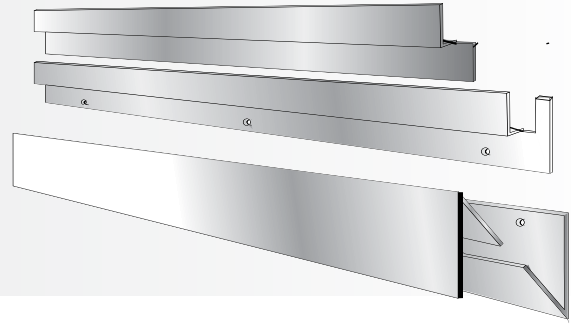

EASY HANG WALL BRACKET

Makes installation easier and adaptive to the space.