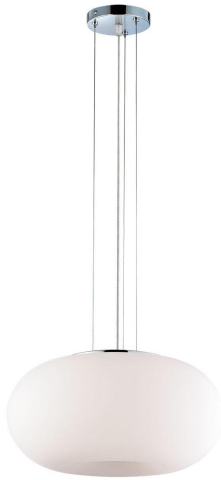

POP, 3-LIGHT MEDIUM CONVERTIBLE PENDANT

PRODUCT DETAILS

No.	:	12895-052
Product Color	:	CHROME
Product Material	:	METAL
Shade / Accent Colour	:	OPAL WHITE GLASS
Shade / Accent Material	:	GLASS
Diameter	:	15"
Height	:	7.5"
Overall Height	:	68"
Weight	:	8.8lbs

LIGHT SOURCE DETAILS

Number of Bulbs	:	3
Light Source	:	Incandescent
Light Source Type	:	A19
Input Voltage	:	120V
Bulb Voltage	:	120V
Socket Type	:	E26
Wattage	:	60W
Total Wattage	:	180W
Bulb Included	:	No
Dimmable	:	Yes

OPTIONS AVAILABLE

ITEM NO.	FINISH	SHADE
12895-045	CHROME	YELLOW GLASS DIFFUSER
12895-052	CHROME	OPAL WHITE GLASS

TECHNICAL DETAILS

Light Direction	:	Down
Hanging Support Type	:	AIRCRAFT CABLE
Hanging Support Length	:	68"
Canopy / Backplate Height	:	1.5"
Canopy / Backplate Dia.	:	5"
Adjustable Lamp Head	:	No
Approval	:	