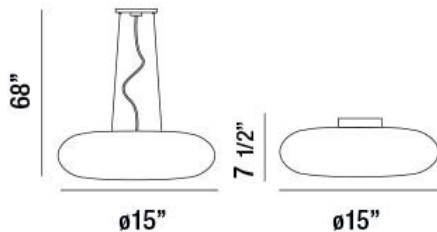

POP, 3-LIGHT MEDIUM CONVERTIBLE PENDANT

PRODUCT DETAILS

No.	:	12895-052
Product Color	:	CHROME
Product Material	:	METAL
Shade / Accent Colour	:	OPAL WHITE GLASS
Shade / Accent Material	:	GLASS
Diameter	:	15"
Height	:	7.5"
Overall Height	:	68"
Weight	:	8.8lbs

OPTIONS AVAILABLE

ITEM NO.	FINISH	SHADE
12895-045	CHROME	YELLOW GLASS DIFFUSER
12895-052	CHROME	OPAL WHITE GLASS

TECHNICAL DETAILS

Light Direction	:	Down
Hanging Support Type	:	AIRCRAFT CABLE
Hanging Support Length	:	68"
Canopy / Backplate Height	:	1.5"
Canopy / Backplate Dia.	:	5"
Adjustable Lamp Head	:	No
Approval	:	