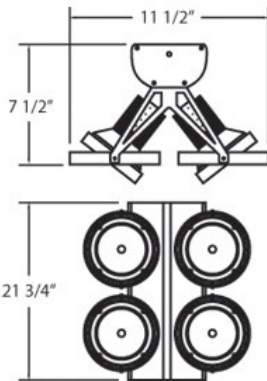

JIVE, 4-LIGHT AR111 FLUSHMOUNT

PRODUCT DETAILS

No.	:	14700-019
Product Color	:	PLATINUM
Shade / Accent Colour	:	PLATINUM
Length	:	21.75"
Width	:	11.5"
Height	:	7.5"

LIGHT SOURCE DETAILS

Number of Bulbs	:	4
Light Source	:	Halogen
Light Source Type	:	AR111
Input Voltage	:	120V
Bulb Voltage	:	12V
Socket Type	:	G53
Wattage	:	50W
Total Wattage	:	200W
Bulb Included	:	No
Dimmable	:	Yes

OPTIONS AVAILABLE

ITEM NO.	FINISH	SHADE
14700-019	PLATINUM	PLATINUM

TECHNICAL DETAILS

Light Direction	:	Down
Adjustable Lamp Head	:	Yes
Approval	:	

PROJECT INFORMATION

 Job Name: Date: Category:

 Comments: