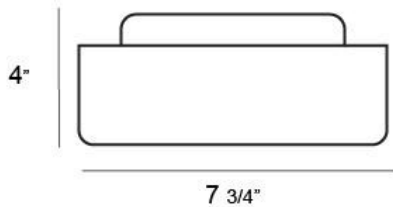

AMATA, 8" CEILING MOUNT

PRODUCT DETAILS

No.	:	16622-012
Product Color	:	WHITE
Shade / Accent Colour	:	OPAL WHITE GLASS
Length	:	7.75"
Width	:	7.75"
Height	:	4"

LIGHT SOURCE DETAILS

Number of Bulbs	:	1
Light Source	:	Incandescent
Light Source Type	:	A19
Input Voltage	:	120V
Bulb Voltage	:	120V
Socket Type	:	E26
Wattage	:	60W
Total Wattage	:	60W
Bulb Included	:	No
Dimmable	:	Yes

OPTIONS AVAILABLE

ITEM NO.	FINISH	SHADE
16622-012	WHITE	OPAL WHITE GLASS

TECHNICAL DETAILS

Canopy / Backplate Dia.	:	7.25"
Adjustable Lamp Head	:	No
Approval	:	

PROJECT INFORMATION

 Job Name: Date: Category: