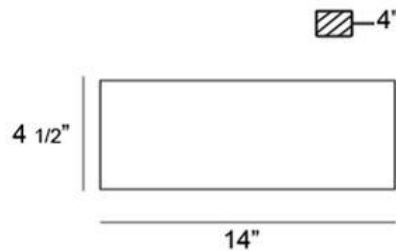

### PRODUCT DETAILS

No.	:	20373-047
Product Color	:	CHROME
Product Material	:	METAL
Shade / Accent Colour	:	FROSTED
Shade / Accent Material	:	GLASS
Width	:	14"
Height	:	4.25"
Ext	:	4"
Weight	:	2.6lbs

### TECHNICAL DETAILS

Canopy / Backplate Length	:	13.75"
Canopy / Backplate Height	:	0.875"
Canopy / Backplate Width	:	4.375"
Adjustable Lamp Head	:	No
Mounting	:	Up or Down
Approval	:	