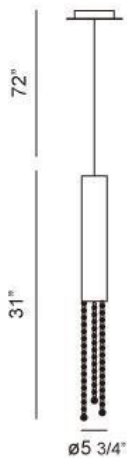

## GROOVE, 6" ROUND PENDANT

### PRODUCT DETAILS

No.	:	20416-010
Product Color	:	CHROME
Product Material	:	METAL
Shade / Accent Colour	:	CLEAR
Shade / Accent Material	:	CRYSTAL
Diameter	:	5.75"
Height	:	31"
Overall Height	:	103"
Weight	:	3.3lbs

### LIGHT SOURCE DETAILS

Number of Bulbs	:	1
Light Source	:	Halogen
Light Source Type	:	GU10
Input Voltage	:	120V
Bulb Voltage	:	120V
Socket Type	:	GU10
Wattage	:	50W
Total Wattage	:	50W
Bulb Included	:	No
Dimmable	:	Yes

### TECHNICAL DETAILS

Light Direction	:	Down
Hanging Support Type	:	WIRE
Hanging Support Length	:	72"
Canopy / Backplate Height	:	1"
Canopy / Backplate Dia.	:	5"
Adjustable Lamp Head	:	No
Approval	:	