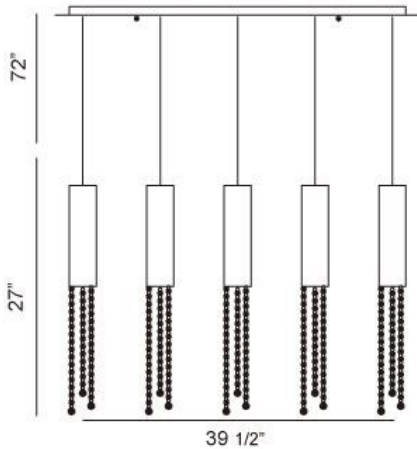

## GROOVE, 40" LINEAR PENDANT

### PRODUCT DETAILS

No.	:	20417-017
Product Color	:	CHROME
Product Material	:	METAL
Shade / Accent Colour	:	CRYSTAL
Shade / Accent Material	:	CRYSTAL
Length	:	39.5"
Width	:	5.75"
Height	:	27"
Overall Height	:	99"
Weight	:	18LBS

### TECHNICAL DETAILS

Light Direction	:	DOWN
Hanging Support Type	:	WIRE
Hanging Support Length	:	72"
Canopy / Backplate Height	:	1"
Canopy / Backplate Dia.	:	5"
Adjustable Lamp Head	:	NO
IP Rating	:	DRY
Approval	:	