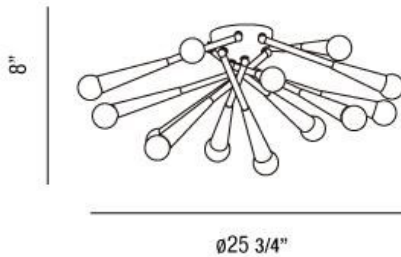

TECHNICAL DETAILS

Adjustable Lamp Head	:	No
Location	:	DRY
Approval	:	

PROJECT INFORMATION

Job Name: Date: Category:

Comments: