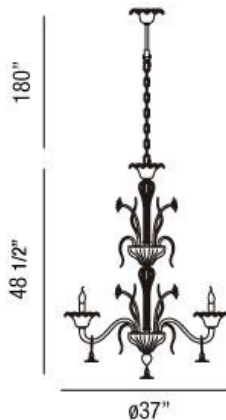

VERONICA, 8-LIGHT CHANDELIER

PRODUCT DETAILS

No.	:	22945-013
Product Color	:	WHITE
Shade / Accent Colour	:	GLASS
Diameter	:	37"
Height	:	48.5"
Overall Height	:	228.5"
Weight	:	33LBS

LIGHT SOURCE DETAILS

Number of Bulbs	:	8
Light Source	:	BULB
Light Source Type	:	B10
Input Voltage	:	120V
Bulb Voltage	:	120V
Socket Type	:	E12
Wattage	:	60W
Total Wattage	:	480W
Bulb Included	:	NO
Dimmable	:	YES

OPTIONS AVAILABLE

ITEM NO.	FINISH	SHADE
22945-013	WHITE	WHITE

TECHNICAL DETAILS

Hanging Support Type	:	CHAIN
Hanging Support Length	:	180"
Canopy / Backplate Height	:	4.33"
Canopy / Backplate Dia.	:	8.3"
Adjustable Lamp Head	:	NO
Approval	:	