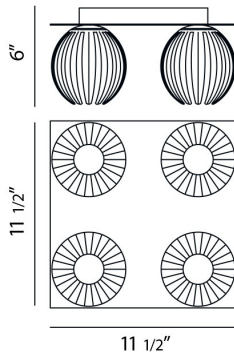

PROJECT INFORMATION

Job Name: Date: Category:

Comments: