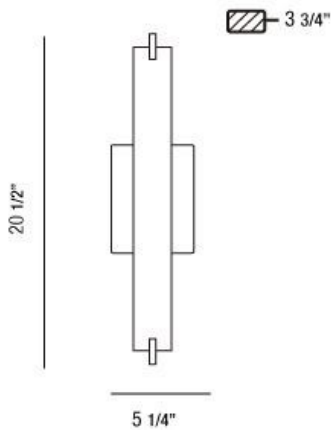

ZUMA, WALL MOUNT

PRODUCT DETAILS

No.	:	23272-019
Product Color	:	CHROME
Product Material	:	METAL
Shade / Accent Colour	:	FROSTED
Shade / Accent Material	:	GLASS
Width	:	20.5"
Height	:	5.25"
Ext	:	3.75"
Weight	:	3.4lbs

LIGHT SOURCE DETAILS

Number of Bulbs	:	3
Light Source	:	Halogen
Light Source Type	:	G9
Input Voltage	:	120V
Bulb Voltage	:	120V
Socket Type	:	G9
Wattage	:	40W
Total Wattage	:	120W
Bulb Included	:	Yes
Dimmable	:	Yes

OPTIONS AVAILABLE

ITEM NO.	FINISH	SHADE
23272-019	CHROME	FROSTED
23272-026	BRUSHED NICKEL	FROSTED

TECHNICAL DETAILS

Light Direction	:	Down
Canopy / Backplate Length	:	6.125"
Canopy / Backplate Height	:	0.813"
Canopy / Backplate Width	:	4.5"
Adjustable Lamp Head	:	No
Mounting	:	Up or Down
Approval	:	