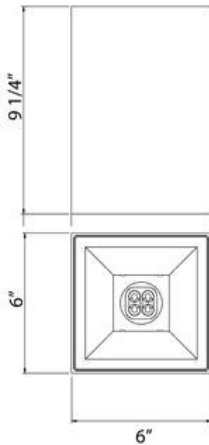

24225, 6" CEILING MOUNT

PRODUCT DETAILS

No.	:	24225-014
Product Color	:	WHITE
Length	:	6"
Width	:	6"
Height	:	9.25"

LIGHT SOURCE DETAILS

Number of Bulbs	:	1
Light Source	:	Fluorescent
Light Source Type	:	PL
Input Voltage	:	120V
Socket Type	:	G24Q-2
Wattage	:	18W
Total Wattage	:	18W
Bulb Included	:	No
Dimmable	:	No

OPTIONS AVAILABLE

ITEM NO.	FINISH	SHADE
24225-014	WHITE	

TECHNICAL DETAILS

Adjustable Lamp Head Approval	:	No
	:	

PROJECT INFORMATION

 Job Name: Date: Category:

 Comments: