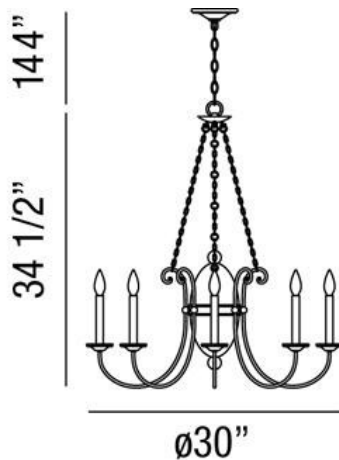

ALBERO, 8-LIGHT CHANDELIER

PRODUCT DETAILS

No.	:	25607-017
Product Color	:	FORGED IRON
Shade / Accent Colour	:	WOOD
Diameter	:	30"
Height	:	34.5"
Overall Height	:	202"
Weight	:	14.9LBS

LIGHT SOURCE DETAILS

Number of Bulbs	:	8
Light Source	:	BULB
Light Source Type	:	B10
Input Voltage	:	120V
Bulb Voltage	:	120V
Socket Type	:	E12
Wattage	:	8 X 60W
Total Wattage	:	480W
Bulb Included	:	NO
Dimmable	:	YES

OPTIONS AVAILABLE

ITEM NO.
25607-017

FINISH
FORGED IRON

SHADE
WOOD

TECHNICAL DETAILS

Light Direction	:	UP AND DOWN
Hanging Support Type	:	CHAIN
Hanging Support Length	:	144"
Canopy / Backplate Height	:	1.25"
Canopy / Backplate Dia.	:	5.5"
Adjustable Lamp Head	:	NO
Approval	:	