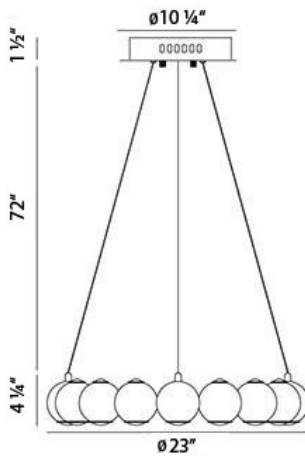

### PRODUCT DETAILS

No.	:	26234-014
Product Color	:	CHROME
Product Material	:	METAL
Shade / Accent Colour	:	OPAL WHITE
Shade / Accent Material	:	ACRYLIC
Diameter	:	23.75"
Height	:	4.25"
Overall Height	:	77.75"
Weight	:	14.9lbs

### TECHNICAL DETAILS

Light Direction	:	Down
Hanging Support Length	:	72"
Canopy / Backplate Height	:	1.5"
Canopy / Backplate Dia.	:	10.25"
Adjustable Lamp Head	:	No
Location	:	DRY
Approval	:	