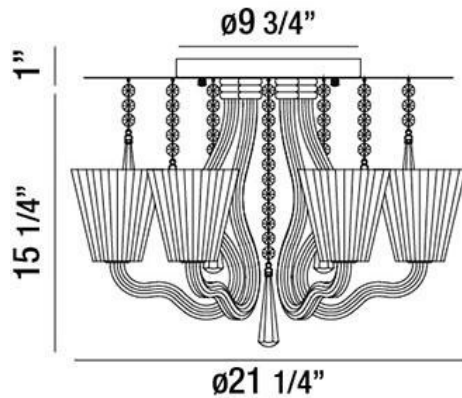

CORATO, 21" CEILING MOUNT

PRODUCT DETAILS

No.	:	26244-013
Product Color	:	CHROME
Product Material	:	METAL
Shade / Accent Colour	:	CLEAR
Shade / Accent Material	:	BLOWN GLASS
Diameter	:	21.25"
Height	:	15.25"
Weight	:	20.9lbs

LIGHT SOURCE DETAILS

Number of Bulbs	:	6
Light Source	:	Halogen
Light Source Type	:	G9
Input Voltage	:	120V
Bulb Voltage	:	120V
Socket Type	:	G9
Wattage	:	40W
Total Wattage	:	240W
Bulb Included	:	Yes
Dimmable	:	Yes

OPTIONS AVAILABLE

ITEM NO.	FINISH	SHADE
26244-013	CHROME	CLEAR

TECHNICAL DETAILS

Canopy / Backplate Height	:	1"
Canopy / Backplate Dia.	:	9.75"
Adjustable Lamp Head	:	No
Location	:	DRY
Approval	:	

PROJECT INFORMATION