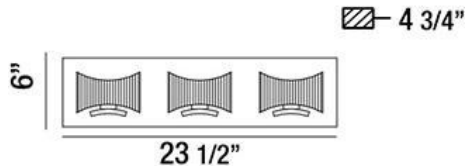

UZO, 24" VANITY LIGHT

PRODUCT DETAILS

No.	:	26348-018
Product Color	:	CHROME
Product Material	:	METAL
Shade / Accent Colour	:	CLEAR
Shade / Accent Material	:	CRYSTAL GLASS
Width	:	23.5"
Height	:	6"
Ext	:	4.75"
Weight	:	8.6lbs

OPTIONS AVAILABLE

ITEM NO.	FINISH	SHADE
26348-018	CHROME	CLEAR

TECHNICAL DETAILS

Light Direction	:	Up and Down
Adjustable Lamp Head	:	No
Mounting	:	Up
Approval	:	

PROJECT INFORMATION

 Job Name: Date: Category: