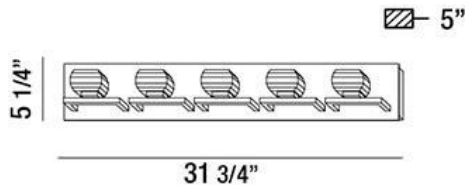

### PRODUCT DETAILS

No.	:	26359-014
Product Color	:	CHROME
Product Material	:	METAL
Shade / Accent Colour	:	CLEAR
Shade / Accent Material	:	CRYSTAL GLASS
Width	:	31.75"
Height	:	5.25"
Ext	:	5"
Weight	:	9lbs

### TECHNICAL DETAILS

Light Direction	:	Up
Adjustable Lamp Head	:	No
Mounting	:	Up
Location	:	DAMP
Approval	:	