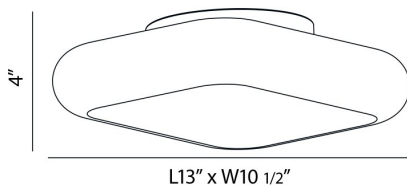

## ALMA, 13" CEILING MOUNT

### PRODUCT DETAILS

No.	:	26631-011
Product Color	:	BRONZE
Product Material	:	METAL
Shade / Accent Colour	:	GLASS
Shade / Accent Material	:	GLASS
Length	:	13"
Width	:	10.5"
Height	:	4"
Weight	:	3.9LBS

### TECHNICAL DETAILS

Light Direction	:	DOWN
Canopy / Backplate Height	:	1"
Canopy / Backplate Dia.	:	6.75"
Adjustable Lamp Head	:	NO
IP Rating	:	DRY
Approval	:	