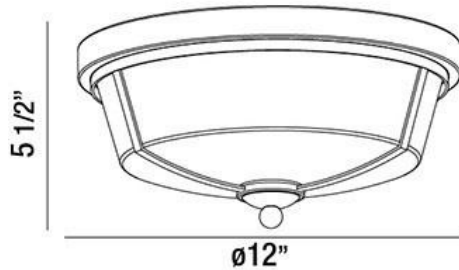

KATE, 12" CEILING MOUNT

PRODUCT DETAILS

No.	:	26636-023
Product Color	:	BRONZE
Product Material	:	METAL
Shade / Accent Colour	:	OPAL WHITE
Shade / Accent Material	:	GLASS
Diameter	:	12"
Height	:	5.5"
Weight	:	4lbs

LIGHT SOURCE DETAILS

Light Source Type	:	INTEGRATED LED
Input Voltage	:	120V
Bulb Voltage	:	120V
Total Wattage	:	16W
Initial Lumens	:	1300lm
Kelvin	:	3000K
CRI	:	85+
Dimmable	:	Yes

OPTIONS AVAILABLE

ITEM NO.	FINISH	SHADE
26636-016	SATIN NICKEL	OPAL WHITE
26636-023	BRONZE	OPAL WHITE

TECHNICAL DETAILS

Canopy / Backplate Height	:	1"
Canopy / Backplate Dia.	:	11.88"
Adjustable Lamp Head	:	No
Approval	:	

PROJECT INFORMATION

Job Name: Date: Category:

Comments: