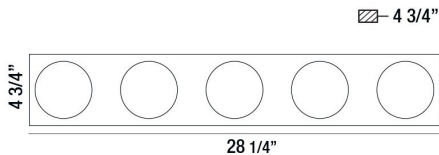

### PRODUCT DETAILS

|                         |   |                |
|-------------------------|---|----------------|
| No.                     | : | 28014-010      |
| Product Color           | : | CHROME         |
| Product Material        | : | MIRROR         |
| Shade / Accent Colour   | : | CONFETTI/CLEAR |
| Shade / Accent Material | : | GLASS          |
| Width                   | : | 28.25"         |
| Height                  | : | 4.75"          |
| Ext                     | : | 4.75"          |
| Weight                  | : | 5.2lbs         |

### TECHNICAL DETAILS

|                           |   |   |
|---------------------------|---|---|
| Light Direction           | : | Down  |
| Canopy / Backplate Length | : | 28"   |
| Canopy / Backplate Height | : | 0.75"   |
| Canopy / Backplate Width  | : | 4.5"  |
| Adjustable Lamp Head      | : | No  |
| Location                  | : | DAMP  |
| Approval                  | : |  |