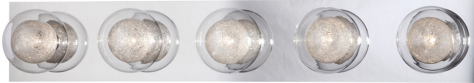

## CAMBRIA, 28" VANITY LIGHT

### PRODUCT DETAILS

|                         |   |                |
|-------------------------|---|----------------|
| No.                     | : | 28014-010      |
| Product Color           | : | CHROME         |
| Product Material        | : | MIRROR         |
| Shade / Accent Colour   | : | CONFETTI/CLEAR |
| Shade / Accent Material | : | GLASS          |
| Width                   | : | 28.25"         |
| Height                  | : | 4.75"          |
| Ext                     | : | 4.75"          |
| Weight                  | : | 5.2lbs         |

### OPTIONS AVAILABLE

| ITEM NO.  | FINISH | SHADE          |
|-----------|--------|----------------|
| 28014-010 | CHROME | CONFETTI/CLEAR |

### TECHNICAL DETAILS

|                           |   |   |
|---------------------------|---|---|
| Light Direction           | : | Down  |
| Canopy / Backplate Length | : | 28"   |
| Canopy / Backplate Height | : | 0.75"   |
| Canopy / Backplate Width  | : | 4.5"  |
| Adjustable Lamp Head      | : | No  |
| Location                  | : | DAMP  |
| Approval                  | : |  |