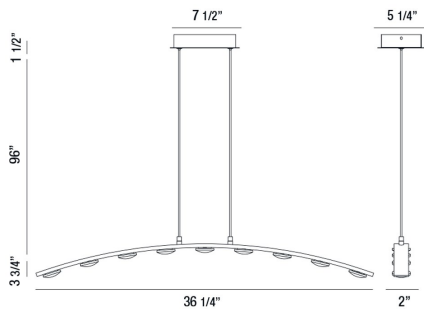

RICHMOND, 36" LINEAR PENDANT

PRODUCT DETAILS

No.	:	28086-017
Product Color	:	CHROME
Product Material	:	ALUMINUM
Shade / Accent Colour	:	FROSTED
Shade / Accent Material	:	ACRYLIC
Length	:	36.25"
Width	:	2"
Height	:	3.75"
Overall Height	:	101.25"
Weight	:	3.9lbs

ITEM NO.	FINISH	SHADE
28086-017	CHROME	FROSTED

TECHNICAL DETAILS

Light Direction	:	Down
Hanging Support Type	:	AIRCRAFT CABLE
Hanging Support Length	:	96"
Canopy / Backplate Length	:	7.5"
Canopy / Backplate Height	:	1.5"
Canopy / Backplate Width	:	5.25"
Adjustable Lamp Head	:	No
Location	:	DRY
Approval	:	