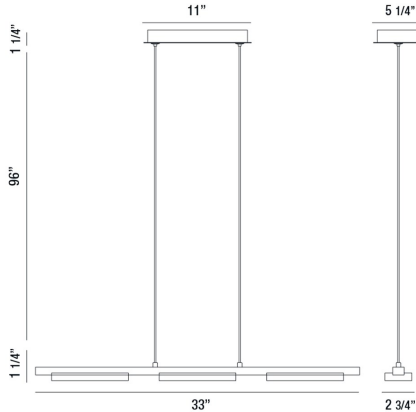

## MILES, 33" LINEAR PENDANT

### PRODUCT DETAILS

No.	:	28087-014
Product Color	:	ALUMINUM
Product Material	:	ALUMINUM
Shade / Accent Colour	:	FROSTED
Shade / Accent Material	:	ACRYLIC
Length	:	33"
Width	:	2.75"
Height	:	1.25"
Overall Height	:	98.5"
Weight	:	4.1lbs

### LIGHT SOURCE DETAILS

Light Source Type	:	INTEGRATED LED
Input Voltage	:	120V
Bulb Voltage	:	120V
Socket Type	:	LED
Total Wattage	:	9W
Initial Lumens	:	770lm
Kelvin	:	3000K
CRI	:	80+
Dimmable	:	Yes

### TECHNICAL DETAILS

Light Direction	:	Down
Hanging Support Type	:	AIRCRAFT CABLE
Hanging Support Length	:	96"
Canopy / Backplate Length	:	11"
Canopy / Backplate Height	:	1.25"
Canopy / Backplate Width	:	5.25"
Adjustable Lamp Head	:	No
Location	:	DRY
Approval	:	