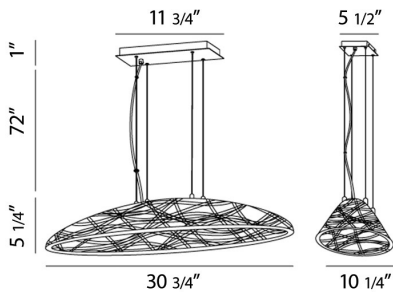

CARAMICO, 31" OVAL PENDANT

PRODUCT DETAILS

No.	:	28144-014
Product Color	:	CHROME
Product Material	:	METAL
Shade / Accent Colour	:	CLEAR
Shade / Accent Material	:	HANDMADE GLASS
Length	:	30.75"
Width	:	10.25"
Height	:	5.25"
Overall Height	:	78.25"
Weight	:	14.3lbs

OPTIONS AVAILABLE

ITEM NO.	FINISH	SHADE
28144-014	CHROME	CLEAR

TECHNICAL DETAILS

Light Direction	:	Down
Hanging Support Type	:	AIRCRAFT CABLE
Hanging Support Length	:	72"
Canopy / Backplate Length	:	11.75"
Canopy / Backplate Height	:	1"
Canopy / Backplate Width	:	5.5"
Adjustable Lamp Head	:	No
Location	:	DRY
Approval	:	