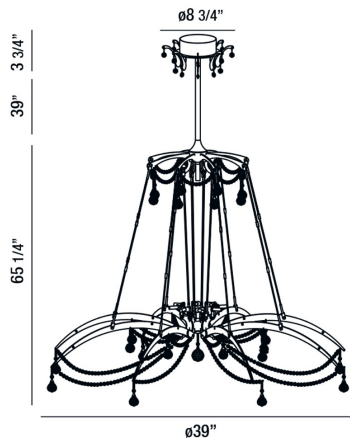

GAMBARI, 39" ROUND CHANDELIER

PRODUCT DETAILS

No.	:	28145-011
Product Color	:	SATIN NICKEL
Product Material	:	METAL
Shade / Accent Colour	:	CRYSTAL
Shade / Accent Material	:	CRYSTAL BEADS
Diameter	:	39"
Height	:	65.25"
Overall Height	:	108"
Weight	:	19.8LBS

LIGHT SOURCE DETAILS

Number of Bulbs	:	8
Light Source	:	BULB
Light Source Type	:	B10
Input Voltage	:	120V
Bulb Voltage	:	120V
Socket Type	:	E12
Wattage	:	8 X 40W
Total Wattage	:	320W
Bulb Included	:	NO
Dimmable	:	YES

OPTIONS AVAILABLE

ITEM NO.	FINISH	SHADE
28145-011	SATIN NICKEL	CLEAR

TECHNICAL DETAILS

Light Direction	:	UP AND DOWN
Hanging Support Type	:	ROD
Hanging Support Length	:	39"
Rods Included	:	3"+6"+12"+18"
Canopy / Backplate Height	:	3.75"
Canopy / Backplate Dia.	:	8.75"
Adjustable Lamp Head	:	NO
IP Rating	:	DRY
Location	:	DRY
Approval	:	