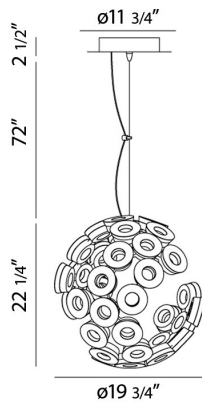

GLENDALE, 20" ROUND CHANDELIER

PRODUCT DETAILS

No.	:	28182-016
Product Color	:	WHITE
Product Material	:	ALUMINUM
Shade / Accent Colour	:	ACRYLIC
Shade / Accent Material	:	ACRYLIC/ALUMINUM
Diameter	:	19.75"
Height	:	22.25"
Overall Height	:	96.75"
Weight	:	23.8LBS

LIGHT SOURCE DETAILS

Light Source Type	:	INTEGRATED LED
Input Voltage	:	120V
Bulb Voltage	:	120V
Socket Type	:	LED
Total Wattage	:	84W
Kelvin	:	4200K
CRI	:	80+
Dimmable	:	YES

OPTIONS AVAILABLE

ITEM NO. 28182-016	FINISH WHITE	SHADE FROSTED/WHITE
------------------------------	------------------------	-------------------------------

TECHNICAL DETAILS

Light Direction	:	DOWN
Hanging Support Type	:	AIRCRAFT CABLE
Hanging Support Length	:	72"
Canopy / Backplate Height	:	2.5"
Canopy / Backplate Dia.	:	11.75"
Adjustable Lamp Head	:	NO
IP Rating	:	DRY
Location	:	DRY
Approval	:	