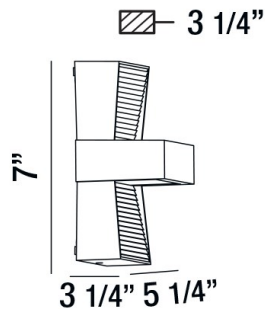

### PRODUCT DETAILS

No.	:	28279-020
Product Color	:	GRAPHITE GREY
Shade / Accent Colour	:	ALUMINUM
Width	:	5.25"
Height	:	7"
Ext	:	3.25"
Weight	:	1.7LBS

### TECHNICAL DETAILS

Light Direction	:	UP AND DOWN
Canopy / Backplate Length	:	4.88"
Canopy / Backplate Width	:	6.87"
Driver	:	ELECTRONIC DRIVER 120V 50/60HZ
Adjustable Lamp Head	:	NO
IP Rating	:	54
Location	:	WET
Approval	:	
Title 24	:	YES