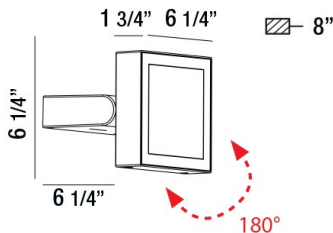

### PRODUCT DETAILS

No.	:	28288-022
Product Color	:	GRAPHITE GREY
Shade / Accent Colour	:	ALUMINUM
Width	:	6.25"
Height	:	6.25"
Ext	:	8"
Weight	:	4LBS

### TECHNICAL DETAILS

Light Direction	:	DOWN
Canopy / Backplate Length	:	5.88"
Canopy / Backplate Width	:	1.48"
Driver	:	ELECTRONIC DRIVER 120V 50/60HZ
Adjustable Lamp Head	:	YES
IP Rating	:	54
Location	:	WET
Approval	:	
Title 24	:	YES
Vertical Adjustment	:	180