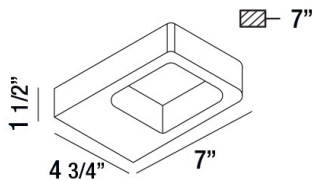

STAPLE, 7W LED OUTDOOR WALL MOUNT, MARINE GREY

PRODUCT DETAILS

No.	:	28293-026
Product Color	:	GRAPHITE GREY
Shade / Accent Colour	:	FROST PC
Width	:	4.75"
Height	:	1.5"
Ext	:	7"
Weight	:	1.2lbs

LIGHT SOURCE DETAILS

TECHNICAL DETAILS

Light Direction	:	Down
Canopy / Backplate Length	:	4.23"
Canopy / Backplate Width	:	1.1"
Adjustable Lamp Head	:	No
IP Rating	:	54
Location	:	WET
Approval	:	
Title 24	:	Yes

PROJECT INFORMATION