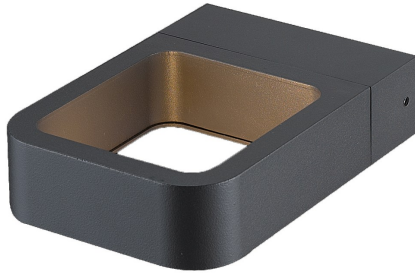

STAPLE, 7W LED OUTDOOR WALL MOUNT, MARINE GREY

PRODUCT DETAILS

No.	:	28293-026
Product Color	:	GRAPHITE GREY
Shade / Accent Colour	:	FROST PC
Width	:	4.75"
Height	:	1.5"
Ext	:	7"
Weight	:	1.2lbs

LIGHT SOURCE DETAILS

Light Source Type	:	INTEGRATED LED
Input Voltage	:	120V
Bulb Voltage	:	120V
Socket Type	:	LED
Total Wattage	:	7W
Initial Lumens	:	300lm
Kelvin	:	3000K
CRI	:	80
Dimmable	:	No

OPTIONS AVAILABLE

ITEM NO.	FINISH	SHADE
28293-019	MARINE GREY	FROST PC
28293-026	GRAPHITE GREY	FROST PC

TECHNICAL DETAILS

Light Direction	:	Down
Canopy / Backplate Length	:	4.23"
Canopy / Backplate Width	:	1.1"
Adjustable Lamp Head	:	No
IP Rating	:	54
Location	:	WET
Approval	:	
Title 24	:	Yes

PROJECT INFORMATION