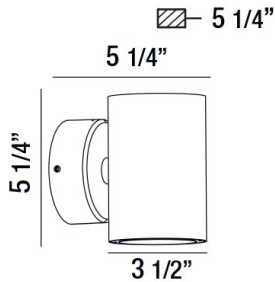

### PRODUCT DETAILS

No.	:	28295-020
Product Color	:	GRAPHITE GREY
Shade / Accent Colour	:	ALUMINUM
Width	:	3.5"
Height	:	5.25"
Ext	:	5.25"
Weight	:	2.6LBS

### TECHNICAL DETAILS

Light Direction	:	UP AND DOWN
Canopy / Backplate Dia.	:	3.56"
Driver	:	ELECTRONIC DRIVER 120V 50/60HZ
Adjustable Lamp Head	:	NO
IP Rating	:	54
Location	:	WET
Approval	:	
Title 24	:	YES