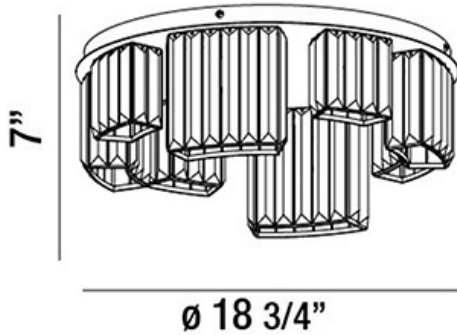

LUMINO, 19" CEILING MOUNT

PRODUCT DETAILS

No.	:	29081-011
Product Color	:	CHROME
Product Material	:	METAL
Shade / Accent Colour	:	CLEAR
Shade / Accent Material	:	CRYSTAL
Diameter	:	18.75"
Height	:	7"
Weight	:	22.2lbs

LIGHT SOURCE DETAILS

Number of Bulbs	:	8
Light Source	:	Halogen
Light Source Type	:	G9
Input Voltage	:	120V
Socket Type	:	G9
Wattage	:	40W
Total Wattage	:	320W
Bulb Included	:	Yes
Dimmable	:	Yes

OPTIONS AVAILABLE

ITEM NO.	FINISH	SHADE
29081-011	CHROME	CLEAR

TECHNICAL DETAILS

Canopy / Backplate Dia.	:	18.75"
Adjustable Lamp Head	:	No
Location	:	DRY
Approval	:	

PROJECT INFORMATION

Job Name: Date: Category:

Comments: