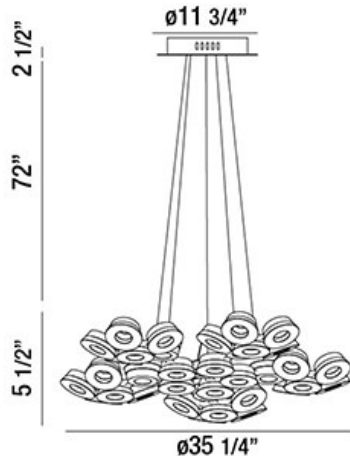

## GLENDALE, 35" ROUND CHANDELIER

### PRODUCT DETAILS

No.	:	29094-028
Product Color	:	BLACK
Product Material	:	ALUMINUM
Shade / Accent Colour	:	FROSTED/BLACK
Shade / Accent Material	:	ACRYLIC/ALUMINUM
Diameter	:	35.25"
Height	:	5.5"
Overall Height	:	80"
Weight	:	19.8lbs

### TECHNICAL DETAILS

Light Direction	:	Down
Hanging Support Type	:	AIRCRAFT CABLE
Hanging Support Length	:	72"
Canopy / Backplate Height	:	2.5"
Canopy / Backplate Dia.	:	11.75"
Adjustable Lamp Head	:	No
Location	:	DRY
Approval	:	