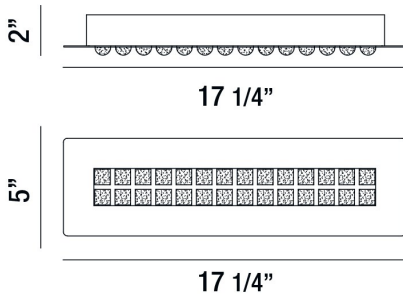

DENSO, 17" CEILING MOUNT

PRODUCT DETAILS

No.	:	29098-019
Product Color	:	CHROME
Product Material	:	METAL
Shade / Accent Colour	:	CLEAR
Shade / Accent Material	:	CASTED PIESTRA GLASS
Length	:	17.25"
Width	:	5"
Height	:	2"
Weight	:	4.7lbs

LIGHT SOURCE DETAILS

Light Source Type	:	INTEGRATED LED
Input Voltage	:	120V
Bulb Voltage	:	120V
Total Wattage	:	14.4W
Total Lumen	:	1720lm
Kelvin	:	3000K
CRI	:	80+
Dimmable	:	Yes

OPTIONS AVAILABLE

ITEM NO.	FINISH	SHADE
29098-019	CHROME	CLEAR

TECHNICAL DETAILS

Adjustable Lamp Head	:	No
Location	:	DRY
Approval	:	

PROJECT INFORMATION

Job Name: Date: Category:

Comments: