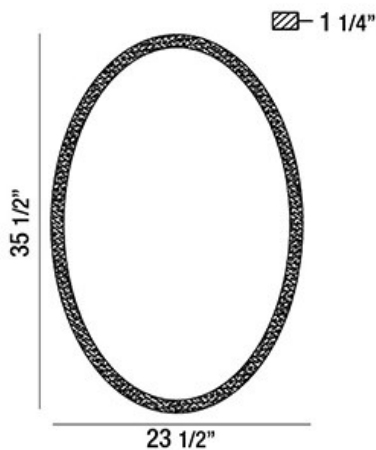

PROJECT INFORMATION

Job Name: Date: Category:

Comments: