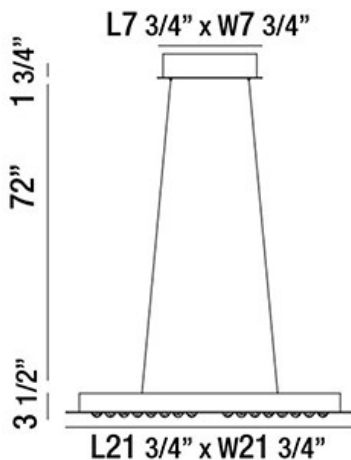

## DENSO, 22" SQUARE CHANDELIER

### PRODUCT DETAILS

No.	:	29117-017
Product Color	:	CHROME
Product Material	:	METAL
Shade / Accent Colour	:	GLASS
Shade / Accent Material	:	CASTED PIESTRA GLASS
Length	:	21.75"
Width	:	21.75"
Height	:	3.5"
Overall Height	:	77.25"
Weight	:	29.7LBS

### LIGHT SOURCE DETAILS

Number of Bulbs	:	4
Light Source	:	LED
Light Source Type	:	INTEGRATED LED
Input Voltage	:	120V
Bulb Voltage	:	120V
Socket Type	:	LED
Wattage	:	4 X 24W
Total Wattage	:	96W
Kelvin	:	3000K
CRI	:	80+
Bulb Included	:	YES
Dimmable	:	YES

### TECHNICAL DETAILS

Light Direction	:	DOWN
Hanging Support Type	:	AIRCRAFT CABLE
Hanging Support Length	:	72"
Canopy / Backplate Length	:	7.75"
Canopy / Backplate Height	:	1.75"
Canopy / Backplate Width	:	7.75"
Adjustable Lamp Head	:	NO
IP Rating	:	DRY
Location	:	DRY
Approval	:	