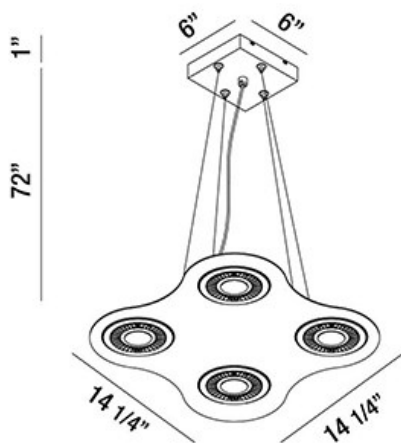

VISION, 14" PENDANT

PRODUCT DETAILS

No.	:	29485-017
Product Color	:	WHITE/BLACK
Product Material	:	METAL
Shade / Accent Material	:	~
Length	:	14.25"
Width	:	14.25"
Overall Height	:	73"
Weight	:	4.1lbs

LIGHT SOURCE DETAILS

Light Source Type	:	INTEGRATED LED
Input Voltage	:	120V
Bulb Voltage	:	120V
Socket Type	:	LED
Total Wattage	:	20W
Initial Lumens	:	1800lm
Kelvin	:	3000K
CRI	:	80+
Dimmable	:	Yes

OPTIONS AVAILABLE

ITEM NO.	FINISH	SHADE
29485-017	WHITE/BLACK	

TECHNICAL DETAILS

Light Direction	:	Down
Hanging Support Type	:	AIRCRAFT CABLE
Hanging Support Length	:	72"
Canopy / Backplate Length	:	6"
Canopy / Backplate Height	:	1"
Canopy / Backplate Width	:	6"
Adjustable Lamp Head	:	No
Location	:	DRY