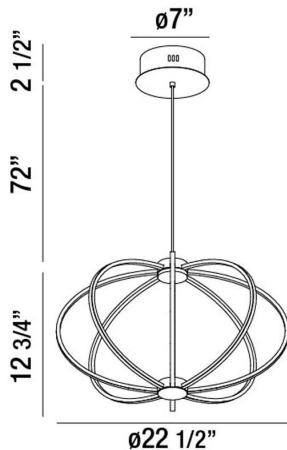

LEGGERO, 23" ROUND PENDANT

PRODUCT DETAILS

No.	:	30035-034
Product Color	:	BLACK
Product Material	:	ALUMINUM
Shade / Accent Colour	:	FROSTED/BLACK
Shade / Accent Material	:	ACRYLIC/ALUMINUM
Diameter	:	22.5"
Height	:	12.75"
Overall Height	:	87.25"
Weight	:	3.7lbs

LIGHT SOURCE DETAILS

Light Source Type	:	INTEGRATED LED
Input Voltage	:	120V
Bulb Voltage	:	120V
Socket Type	:	LED
Total Wattage	:	36W
Delivered Lumens	:	2300lm
Kelvin	:	3000K
CRI	:	80+
Dimmable	:	Yes

OPTIONS AVAILABLE

ITEM NO.	FINISH	SHADE
30035-010	GOLD	FROSTED/GOLD
30035-027	WHITE	FROSTED/WHITE
30035-034	BLACK	FROSTED/BLACK

TECHNICAL DETAILS

Light Direction	:	Down
Hanging Support Type	:	AIRCRAFT CABLE
Hanging Support Length	:	72"
Canopy / Backplate Height	:	2.5"
Canopy / Backplate Dia.	:	7"
Adjustable Lamp Head	:	No
Location	:	DRY
Approval	:	