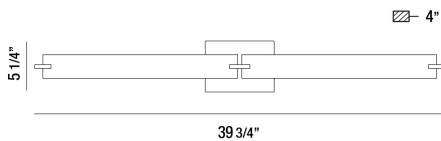

ZUMA, WALL MOUNT

PRODUCT DETAILS

| | | |
|-------------------------|---|-----------|
| No. | : | 30180-017 |
| Product Color | : | CHROME |
| Product Material | : | METAL |
| Shade / Accent Colour | : | FROSTED |
| Shade / Accent Material | : | GLASS |
| Width | : | 39.75" |
| Height | : | 5.25" |
| Ext | : | 4" |
| Weight | : | 5.5lbs |

LIGHT SOURCE DETAILS

| | | |
|-------------------|---|----------------|
| Light Source Type | : | INTEGRATED LED |
| Input Voltage | : | 120V |
| Bulb Voltage | : | 120V |
| Total Wattage | : | 30W |
| Delivered Lumens | : | 2200lm |
| Kelvin | : | 3200K |
| CRI | : | 80+ |
| Dimmable | : | Yes |

OPTIONS AVAILABLE

| ITEM NO. | FINISH | SHADE |
|-----------|--------------|---------|
| 30180-017 | CHROME | FROSTED |
| 30180-024 | SATIN NICKEL | FROSTED |

TECHNICAL DETAILS

| | | |
|---------------------------|---|---|
| Light Direction | : | Up and Down |
| Canopy / Backplate Length | : | 7.09" |
| Canopy / Backplate Height | : | 1.187" |
| Canopy / Backplate Width | : | 4.34" |
| Adjustable Lamp Head | : | No |
| Mounting | : | Up or Down |
| Location | : | DRY |
| Approval | : |  |