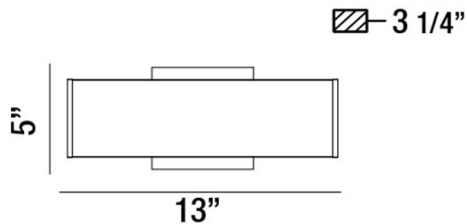

AIM, WALL MOUNT

PRODUCT DETAILS

No.	:	30188-013
Product Color	:	ALUMINUM
Product Material	:	METAL
Shade / Accent Colour	:	WHITE
Shade / Accent Material	:	ACRYLIC
Width	:	13"
Height	:	5"
Ext	:	3.25"
Weight	:	1.7lbs

LIGHT SOURCE DETAILS

Light Source Type	:	INTEGRATED LED
Input Voltage	:	120V
Bulb Voltage	:	120V
Total Wattage	:	9W
Total Lumen	:	850lm
Kelvin	:	3000K
CRI	:	80+
Dimmable	:	Yes

OPTIONS AVAILABLE

ITEM NO.	FINISH	SHADE
30188-013	ALUMINUM	WHITE

TECHNICAL DETAILS

Light Direction	:	Up and Down
Canopy / Backplate Length	:	4.31"
Canopy / Backplate Height	:	1.25"
Canopy / Backplate Width	:	4.31"
Adjustable Lamp Head	:	No
Mounting	:	Up or Down
Location	:	DRY
Approval	:	