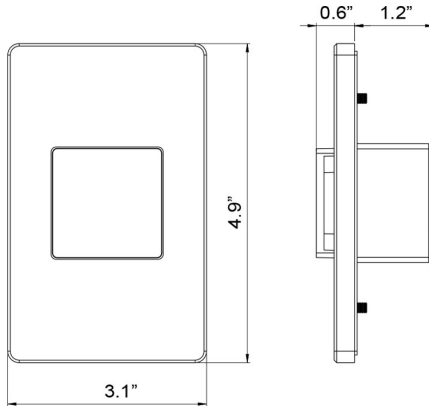

30288, 3.3W LED INWALL

PRODUCT DETAILS

No.	:	30288-010
Product Color	:	WHITE
Shade / Accent Colour	:	CLEAR
Width	:	3"
Height	:	5"
Ext	:	1.75"
Weight	:	0.5lbs

LIGHT SOURCE DETAILS

Light Source Type	:	INTEGRATED LED
Input Voltage	:	120V
Bulb Voltage	:	120V
Socket Type	:	LED
Total Wattage	:	3W
Initial Lumens	:	120lm
Kelvin	:	3000K
CRI	:	80

OPTIONS AVAILABLE

ITEM NO. 30288-010	FINISH WHITE	SHADE CLEAR
------------------------------	------------------------	-----------------------

TECHNICAL DETAILS

Driver	:	Electronic driver 120V 50/60Hz
Adjustable Lamp Head	:	No
IP Rating	:	54
Location	:	WET
Approval	:	
Title 24	:	Yes