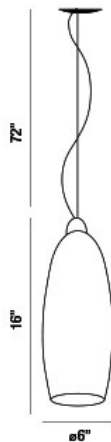

FOSCA, 6" ROUND PENDANT

PRODUCT DETAILS

No.	:	30455-023
Product Color	:	CHROME
Product Material	:	METAL
Shade / Accent Colour	:	SILVER/CLEAR
Shade / Accent Material	:	GLASS
Diameter	:	6"
Height	:	16"
Overall Height	:	88"
Weight	:	5.1lbs

LIGHT SOURCE DETAILS

Number of Bulbs	:	1
Light Source	:	Incandescent
Light Source Type	:	A19
Input Voltage	:	120V
Bulb Voltage	:	120V
Socket Type	:	E26
Wattage	:	60W
Total Wattage	:	60W
Bulb Included	:	No
Dimmable	:	Yes

OPTIONS AVAILABLE

ITEM NO.	FINISH	SHADE
30455-016	CHROME	GOLD/CLEAR
30455-023	CHROME	SILVER/CLEAR

TECHNICAL DETAILS

Light Direction	:	Down
Hanging Support Type	:	AIRCRAFT CABLE
Hanging Support Length	:	72"
Adjustable Lamp Head	:	No
Location	:	DRY
Approval	:	