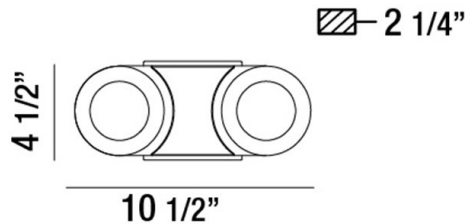

ACURA, 11" CEILING MOUNT

PRODUCT DETAILS

No.	:	31206-013
Product Color	:	WHITE
Shade / Accent Colour	:	WHITE
Length	:	10.5"
Width	:	4.5"
Height	:	2.25"
Weight	:	2.3lbs

LIGHT SOURCE DETAILS

Light Source Type	:	INTEGRATED LED
Input Voltage	:	120V
Bulb Voltage	:	120V
Total Wattage	:	20W
Initial Lumens	:	1800lm
Kelvin	:	3000K
CRI	:	80
Dimmable	:	Yes

OPTIONS AVAILABLE

ITEM NO.	FINISH	SHADE
31206-013	WHITE	WHITE

TECHNICAL DETAILS

Canopy / Backplate Length	:	4.344"
Canopy / Backplate Height	:	0.594"
Canopy / Backplate Width	:	4.344"
Adjustable Lamp Head	:	Yes
Location	:	DRY
Approval	:	
Beam Angle	:	60