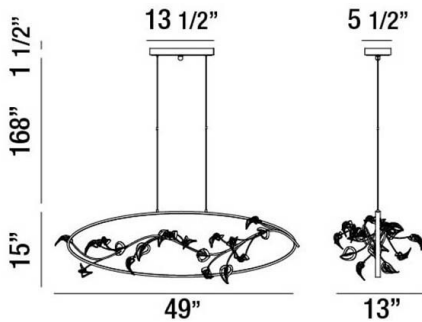

## PERALTA, 49" OVAL CHANDELIER

### PRODUCT DETAILS

No.	:	31393-010
Product Color	:	BRONZE
Product Material	:	METAL
Shade / Accent Colour	:	GOLD
Shade / Accent Material	:	BRANCH/CRYSTAL ACCENTS
Length	:	49"
Width	:	13"
Height	:	15"
Overall Height	:	184.5"
Weight	:	11.2lbs

### TECHNICAL DETAILS

Light Direction	:	Down
Hanging Support Type	:	AIRCRAFT CABLE
Hanging Support Length	:	168"
Canopy / Backplate Length	:	13.5"
Canopy / Backplate Height	:	1.5"
Canopy / Backplate Width	:	5.5"
Adjustable Lamp Head	:	No
Location	:	DRY
Approval	:	