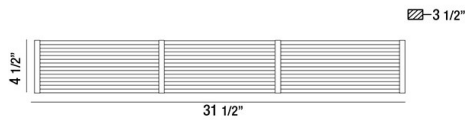

WYNN, WALL MOUNT

PRODUCT DETAILS

No.	:	31444-019
Product Color	:	CHROME
Product Material	:	METAL
Shade / Accent Colour	:	CLEAR
Shade / Accent Material	:	BEADED GLASS
Width	:	31.5"
Height	:	4.5"
Ext	:	3.5"
Weight	:	8lbs

LIGHT SOURCE DETAILS

Light Source Type	:	INTEGRATED LED
Input Voltage	:	120V
Bulb Voltage	:	120V
Total Wattage	:	38W
Initial Lumens	:	4000lm
Kelvin	:	3000K
CRI	:	90+
Dimmable	:	Yes

OPTIONS AVAILABLE

ITEM NO.	FINISH	SHADE
31444-019	CHROME	CLEAR

TECHNICAL DETAILS

Light Direction	:	Up and Down
Adjustable Lamp Head	:	No
Mounting	:	Up or Down
Location	:	DAMP
Approval	:	

PROJECT INFORMATION

 Job Name: Date: Category:

 Comments: