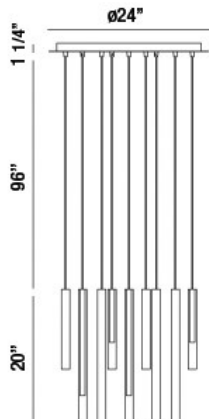

SANTANA, 18-LIGHT 24IN INTEGRATED LED MULTI DROP CHANDELIER

PRODUCT DETAILS

No.	:	31445-025
Product Color	:	SATIN NICKEL
Product Material	:	METAL
Shade / Accent Colour	:	NICKEL
Shade / Accent Material	:	GLASS
Diameter	:	24"
Height	:	20"
Overall Height	:	117.25"
Weight	:	26.8LBS

LIGHT SOURCE DETAILS

Number of Bulbs	:	18
Light Source	:	LED
Light Source Type	:	INTEGRATED LED
Input Voltage	:	120V
Bulb Voltage	:	120V
Socket Type	:	INTEGRATED
Wattage	:	18 X 1W
Total Wattage	:	18W
Delivered Lumens	:	550LM
Kelvin	:	3000K
CRI	:	90
Bulb Included	:	YES
Dimmable	:	YES

OPTIONS AVAILABLE

ITEM NO.	FINISH	SHADE
31445-016	MATTE BLACK	BLACK
31445-025	SATIN NICKEL	SATIN NICKEL
31445-038	BRUSHED BRASS	ANTIQUÉ BRASS
31445-045	MIX	MULTI COLORS

TECHNICAL DETAILS

Light Direction	:	DOWN
Hanging Support Type	:	WIRE
Canopy / Backplate Height	:	1.25"
Canopy / Backplate Dia.	:	24"
Driver	:	ACTC
Adjustable Lamp Head	:	NO
IP Rating	:	IP22
Location	:	DRY
Approval	:	
Beam Angle	:	360