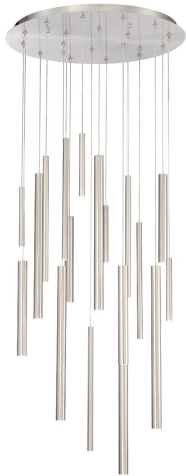

SANTANA, 18-LIGHT 24IN INTEGRATED LED MULTI DROP CHANDELIER

PRODUCT DETAILS

No.	:	31445-025
Product Color	:	SATIN NICKEL
Product Material	:	METAL
Shade / Accent Colour	:	NICKEL
Shade / Accent Material	:	GLASS
Diameter	:	24"
Height	:	20"
Overall Height	:	117.25"
Weight	:	26.8LBS

LIGHT SOURCE DETAILS

Number of Bulbs	:	18
Light Source	:	LED
Light Source Type	:	INTEGRATED LED
Input Voltage	:	120V
Bulb Voltage	:	120V
Socket Type	:	INTEGRATED
Wattage	:	18 X 1W
Total Wattage	:	18W
Delivered Lumens	:	550LM
Kelvin	:	3000K
CRI	:	90
Bulb Included	:	YES
Dimmable	:	YES

OPTIONS AVAILABLE

ITEM NO.	FINISH	SHADE
31445-016	MATTE BLACK	BLACK
31445-025	SATIN NICKEL	SATIN NICKEL
31445-038	BRUSHED BRASS	ANTIQUÉ BRASS
31445-045	MIX	MULTI COLORS

TECHNICAL DETAILS

Light Direction	:	DOWN
Hanging Support Type	:	WIRE
Canopy / Backplate Height	:	1.25"
Canopy / Backplate Dia.	:	24"
Driver	:	ACTC
Adjustable Lamp Head	:	NO
IP Rating	:	IP22
Location	:	DRY
Approval	:	
Beam Angle	:	360