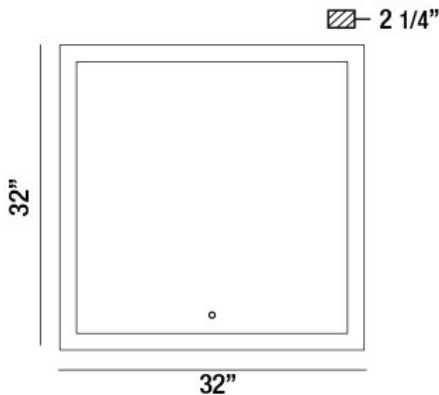

PROJECT INFORMATION

Job Name: Date: Category:

Comments: