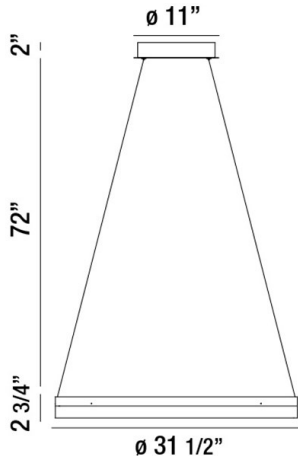

### PRODUCT DETAILS

No.	:	31778-022
Product Color	:	BRONZE
Product Material	:	ALUMINUM
Shade / Accent Colour	:	FROSTED
Shade / Accent Material	:	ACRYLIC
Diameter	:	31.5"
Height	:	2.75"
Overall Height	:	76.75"
Weight	:	12.1lbs

### TECHNICAL DETAILS

Light Direction	:	Down
Hanging Support Type	:	AIRCRAFT CABLE
Hanging Support Length	:	72"
Canopy / Backplate Height	:	2"
Canopy / Backplate Dia.	:	11"
Adjustable Lamp Head	:	No
Approval	:	