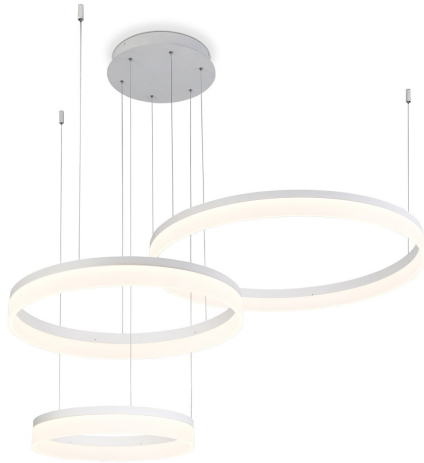

MINUTA, 48" ROUND CHANDELIER

PRODUCT DETAILS

No.	:	31779-012
Product Color	:	SAND WHITE
Product Material	:	ALUMINUM
Shade / Accent Colour	:	ACRYLIC
Shade / Accent Material	:	ACRYLIC
Diameter	:	47.75"
Height	:	2.75"
Overall Height	:	76.75"
Weight	:	21.3LBS

LIGHT SOURCE DETAILS

Light Source Type	:	INTEGRATED LED
Input Voltage	:	120V
Bulb Voltage	:	120V
Socket Type	:	LED
Total Wattage	:	106W
Delivered Lumens	:	4800LM
Kelvin	:	3000K
CRI	:	80+
Dimmable	:	YES

OPTIONS AVAILABLE

ITEM NO. 31779-012	FINISH SAND WHITE	SHADE FROSTED
------------------------------	-----------------------------	-------------------------

TECHNICAL DETAILS

Light Direction	:	DOWN
Hanging Support Type	:	AIRCRAFT CABLE
Hanging Support Length	:	72"
Canopy / Backplate Height	:	2"
Canopy / Backplate Dia.	:	13"
Adjustable Lamp Head	:	NO
IP Rating	:	DRY
Approval	:	