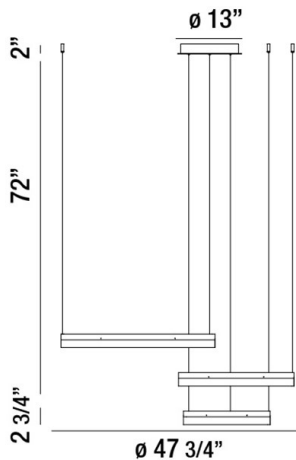

MINUTA, 48" ROUND CHANDELIER

PRODUCT DETAILS

No.	:	31779-012
Product Color	:	SAND WHITE
Product Material	:	ALUMINUM
Shade / Accent Colour	:	ACRYLIC
Shade / Accent Material	:	ACRYLIC
Diameter	:	47.75"
Height	:	2.75"
Overall Height	:	76.75"
Weight	:	21.3LBS

OPTIONS AVAILABLE

ITEM NO. 31779-012	FINISH SAND WHITE	SHADE FROSTED
------------------------------	-----------------------------	-------------------------

TECHNICAL DETAILS

Light Direction	:	DOWN
Hanging Support Type	:	AIRCRAFT CABLE
Hanging Support Length	:	72"
Canopy / Backplate Height	:	2"
Canopy / Backplate Dia.	:	13"
Adjustable Lamp Head	:	NO
IP Rating	:	DRY
Approval	:	