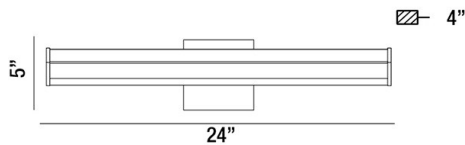

ARCO, WALL MOUNT

PRODUCT DETAILS

No.	:	31816-014
Product Color	:	ALUMINUM
Product Material	:	METAL
Shade / Accent Colour	:	WHITE
Shade / Accent Material	:	ACRYLIC
Width	:	24"
Height	:	5"
Ext	:	4"
Weight	:	2.8lbs

LIGHT SOURCE DETAILS

Light Source Type	:	INTEGRATED LED
Input Voltage	:	120V
Bulb Voltage	:	120V
Total Wattage	:	10W
Total Lumen	:	1020lm
Kelvin	:	3000K
CRI	:	80+
Dimmable	:	Yes

OPTIONS AVAILABLE

ITEM NO.	FINISH	SHADE
31816-014	ALUMINUM	WHITE

TECHNICAL DETAILS

Light Direction	:	Up and Down
Canopy / Backplate Length	:	4.31"
Canopy / Backplate Height	:	1.25"
Canopy / Backplate Width	:	4.31"
Adjustable Lamp Head	:	No
Mounting	:	Up or Down
Location	:	DRY
Approval	:	
Beam Angle	:	125