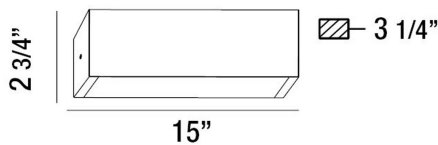

ANELLO, WALL MOUNT

PRODUCT DETAILS

No.	:	32121-018
Product Color	:	CHROME
Product Material	:	METAL
Shade / Accent Colour	:	GLASS
Shade / Accent Material	:	GLASS
Width	:	15"
Height	:	2.75"
Ext	:	3.25"
Weight	:	11LBS

LIGHT SOURCE DETAILS

Light Source Type	:	INTEGRATED LED
Input Voltage	:	120V
Bulb Voltage	:	120V
Total Wattage	:	12W
Delivered Lumens	:	550LM
Kelvin	:	3000K
CRI	:	80+
Dimmable	:	YES

OPTIONS AVAILABLE

ITEM NO. 32121-018	FINISH CHROME	SHADE FROSTED

TECHNICAL DETAILS

Mounting	:	UP OR DOWN
IP Rating	:	DRY
Approval	:	

PROJECT INFORMATION

Job Name: Date: Type:

Comments: