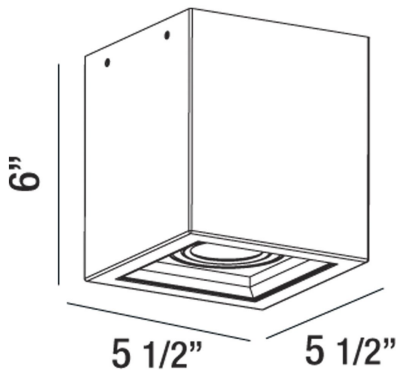

SANTO, 6" CEILING MOUNT

PRODUCT DETAILS

No.	:	32687-019
Product Color	:	WHITE
Shade / Accent Colour	:	METAL
Length	:	5.5"
Width	:	5.5"
Height	:	6"
Weight	:	3lbs

LIGHT SOURCE DETAILS

Light Source Type	:	INTEGRATED LED
Input Voltage	:	120V
Bulb Voltage	:	120V
Total Wattage	:	11W
Initial Lumens	:	850lm
Kelvin	:	3000K
CRI	:	80
Dimmable	:	Yes

OPTIONS AVAILABLE

ITEM NO.	FINISH	SHADE
32687-019	WHITE	METAL

TECHNICAL DETAILS

Location	:	DRY
Approval	:	
Beam Angle	:	40

PROJECT INFORMATION

 Job Name: Date: Category:

 Comments: